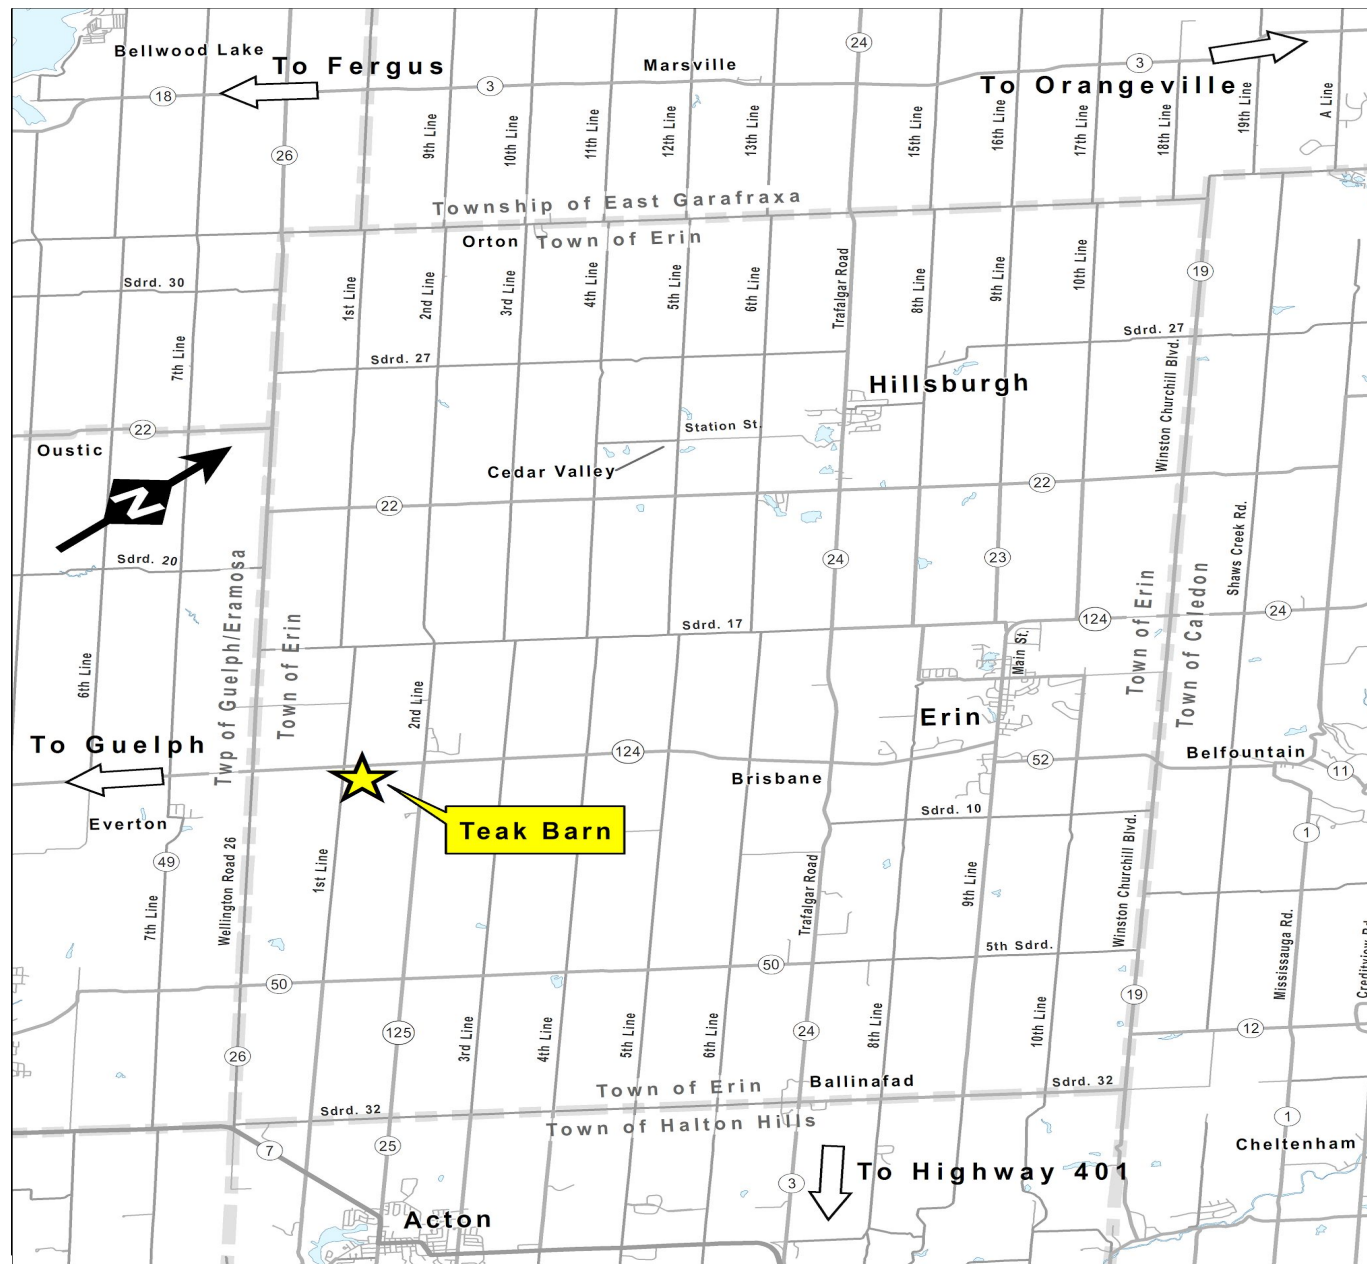

Teak Barn
Furniture & Home Decor

Patio Furniture & Home Decor

8809 Wellington Rd.124 near Erin, Ontario www.teakbarn.ca 519-833-9972 519-766-5899

RE/MAX REAL ESTATE CENTRE *Your Home team advantage*

Liz Crighton Ann Shanahan Bonnie Sturgeon
519-833-9911 Cell: 905-713-7233

Hannah's

116 Main Street, Erin
519-833-2770
hannahs.ca
Purveyors of Fine Fashion for Ladies & Gentlemen

COBALT GALLERY
and clay studio

870a Kingston Rd. Toronto, ON M4E 1S3

snowberry botanicals

www.snowberrybotanicals.com
88 Main Street, Erin 519 833-7447